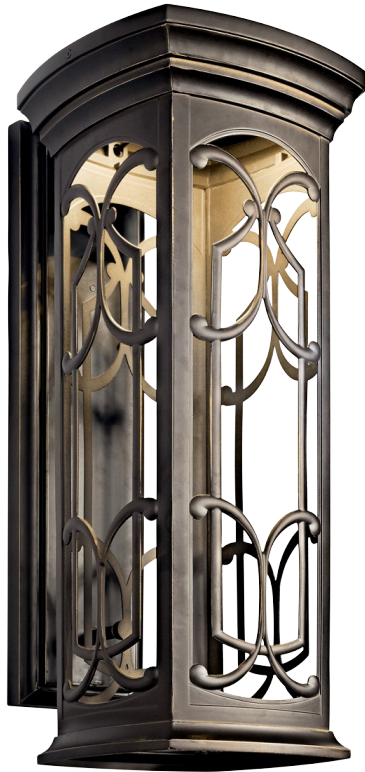

Franceasi Collection  
Outdoor Wall LED  
49229OZLED (Olde Bronze)

Project Name: \_\_\_\_\_  
Location: \_\_\_\_\_  
Type: \_\_\_\_\_  
Qty: \_\_\_\_\_  
Comments: \_\_\_\_\_

### Ordering Information

Product ID	49229OZLED
Finish	Olde Bronze
Available Finishes	OZ, OZ
Collection	Franceasi Collection

### Dimensions

Extension	12.25"
Height from center of Wall opening	8.75"
Base Backplate	5.70 X 21.75
Weight	13.00 LBS

### Specifications

Material	Cast Aluminum
Diffuser Description	LIGHT UMBER SEEDY GLASS